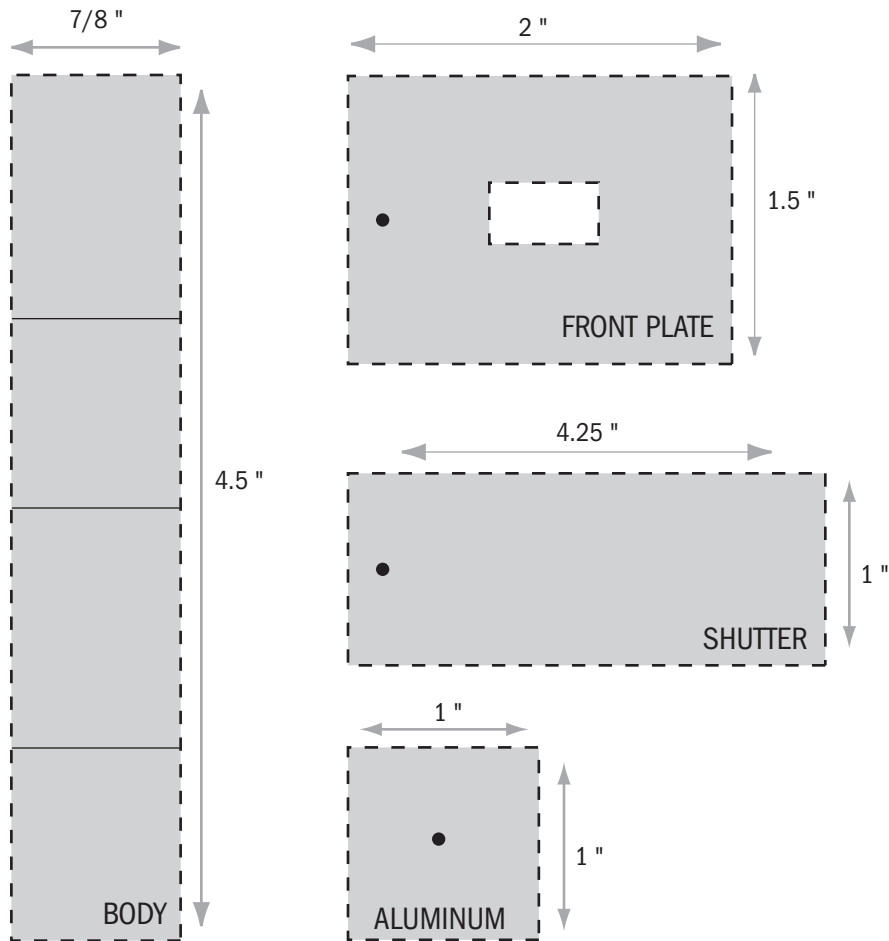

# PINHOLE (SPY) CAMERA

**With a pair of scissors or a sharp knife, cut along the dotted lines.**

Each one of these templates will help you cut out the sections needed on the cardboard and or aluminum.

**Good Luck Agent!**